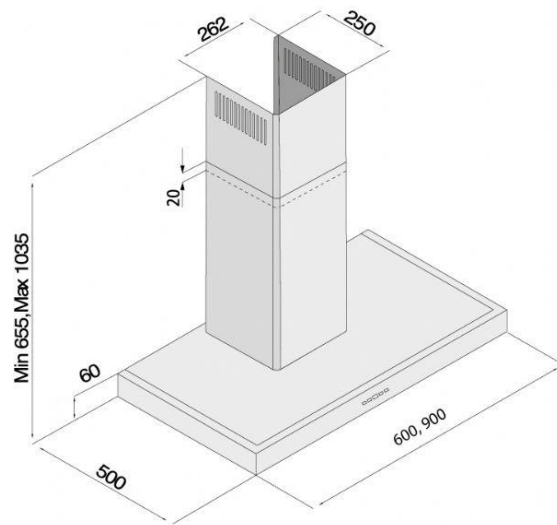

# SILVERLINE

3170 EC

## Product Features

---

Inox

- 60cm / 90cm
- Push button
- Aluminium cassette filters (dishwasher safe)
- 150mm outlet with 120mm converter
- N-RV system

**500** m<sup>3</sup>/h      **3**      **2x28W**  
Airflow Capacity      Speed      Halogen Bulb