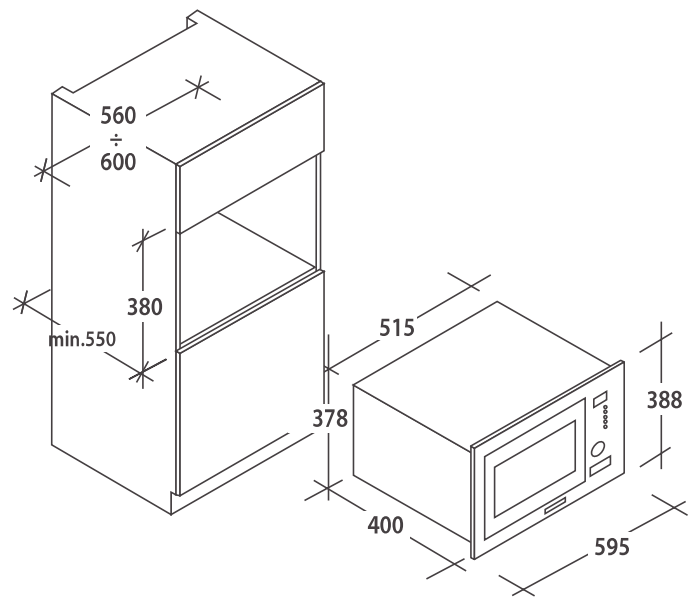

CANDY

MIC 25 GDFX-19

SMART

MICROWAVE + GRILL

- Volume 25 Litres
- 5 Power levels
- Electronic Button + 1 Knob
- Digital timer
- 10 Auto Menus
- Stainless steel cavity
- Push Button open door
- 6 Functions
- 1 Metal rack
- Grill power: 1 kW
- Input power 1.4 Kw
- Inox

38900134 MIC25GDFX-19

Product Name	Microwave Oven
Model	MIC25GDFX-19
Code	38900134
EAN	8016361955820
Brand	CANDY
Type	MWO + GRILL
AESTHETIC INFO	
Frame	Frameless Built-in
Oven Capacity	25L
Front Door Type	Push button open
Front exterior	RAL brushed steel 5%
Buttons & knobs color	Silver color
Sealed digital screen	YES
LED Colour	GREEN
Glass Turntable	YES
Turntable Diameter	315mm
Door Release Button	YES
Metal Rack	YES
Grill Heater	YES - QUARTZ
Fan cooling	1
Roller Ring	YES
Door Safety Lock System	YES
ELECTRIC DATA	
Input Power (microwave) - Energy rating	1450W
Input Power (grill)	1000W
Output Power (microwave)	900W
Convection Power	NO
Electric Supply/ Frequency	230-240V, 50Hz
Operation Frequency	2450 MHz
FUNCTIONS	6
AUTO MENUS	10
POWER LEVEL - MW	5
POWER LEVEL - GRILL	1 (Grill)+ 2 (MW+Grill)
OTHER INFO	
Oven Cavity dimensions (WxHxD)	330*369*208
Oven Outer dimensions (WxHxD)	595*388* 400
Cut Out Dimensions (WxHxD)	560*380*550
Frame dimensions (WxHxD)	595*388*20
Certifications	ESMA/G-mark