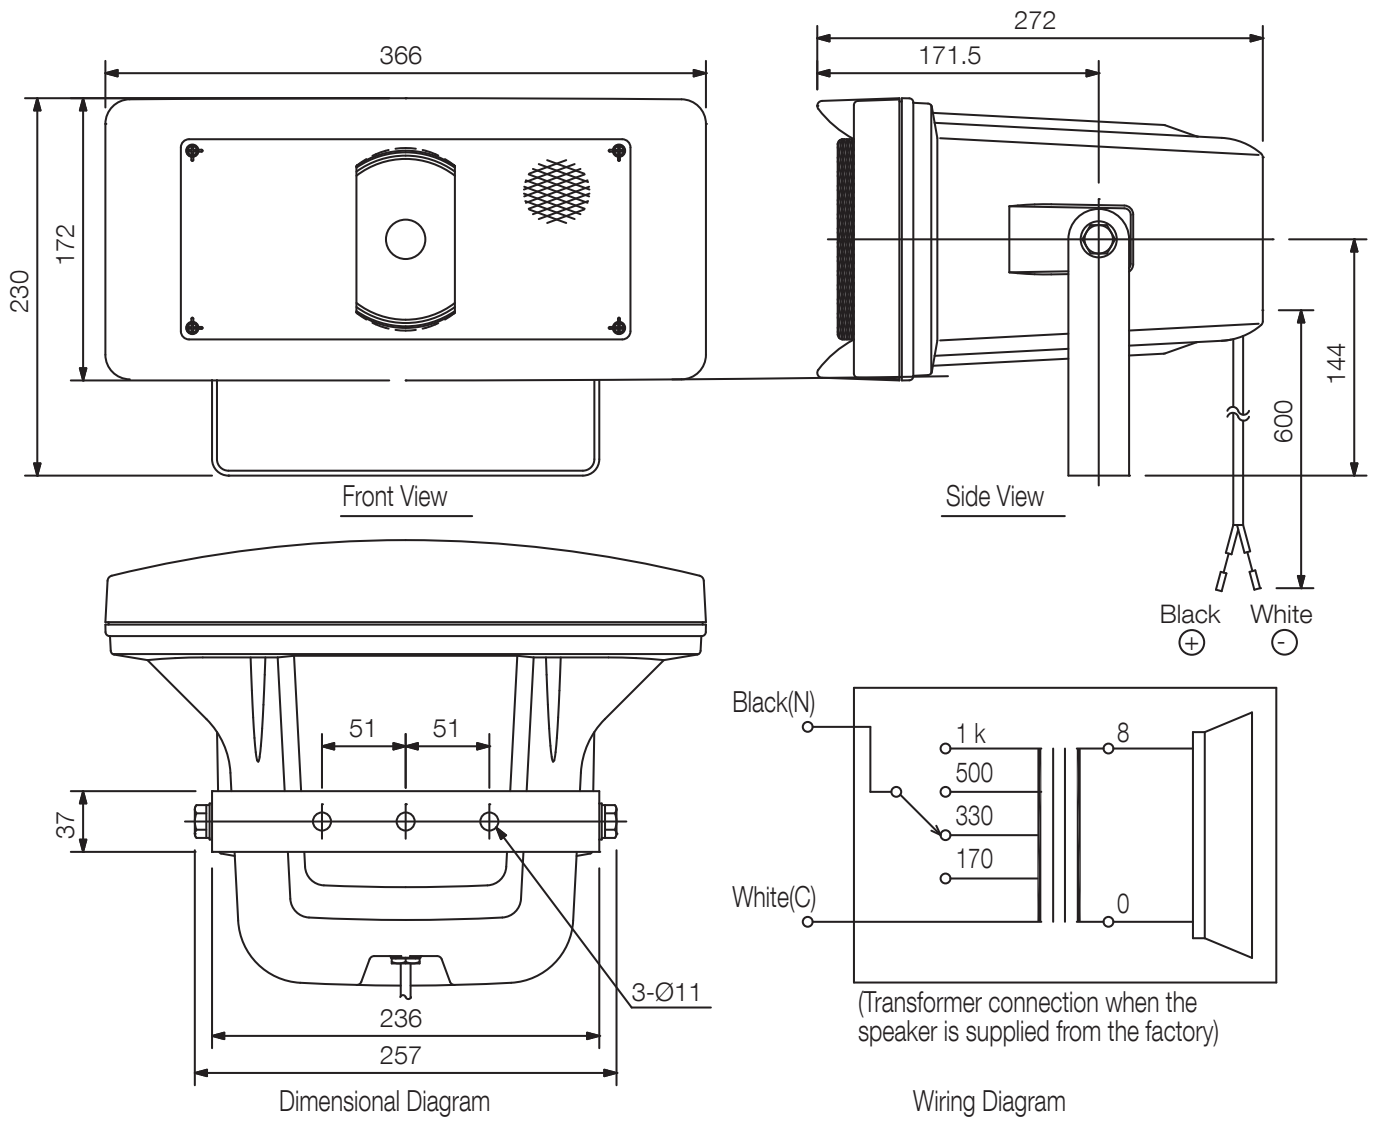

The CS-304 outdoor speaker features stainless steel hardware for all-weather durability. It is designed to offer the high intelligibility of weather-resistant horns combined with the high sound quality of dynamic speakers. The CS-304 employs the rotary switch that facilitates impedance changes. It also employs a constant directivity horn for clear sound output over its horizontal range of 90° operation.

Order no: CS-304 EU

Specifications

Frequency response	120 Hz - 15 kHz
Sensitivity (1#V, 1#n) (combined)	98 dB
Speaker component	12 cm cone-type
Rated input	30 W
Tappings	100V line: 330 Ω (30W), 500Ω (20W), 1kΩ (10W) 70V line: 170Ω (30W), 330Ω (15W), 500kΩ (10W), 1kΩ (5W)
Dimensions (W x H x D)	366 x 230 x 272 mm
Dimensions (ø x D)	x 272 mm
Finish	ABS resin, papyrus white (RAL 9018 or equivalent)

Appearance

UNIT:mm

SCALE:1/5