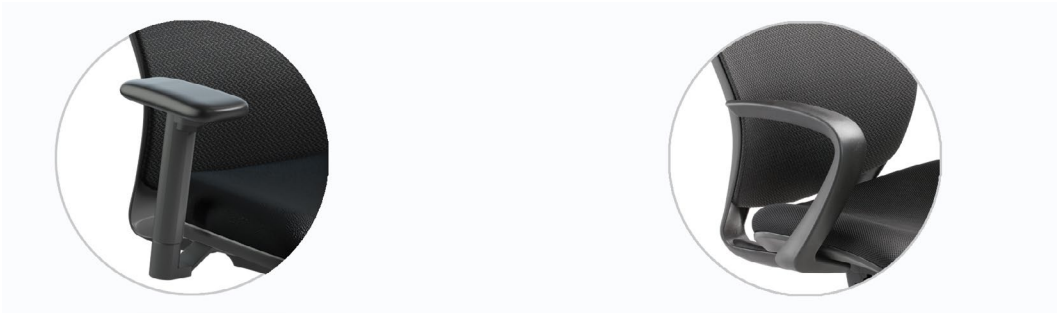

VXO

 *Nightingale*

7280 Series

nightingalechairs.com

MODELS

The VXO is a minimalist chair that gives maximum results. Improve bodily health and posture by choosing the model that best suits your comfort preference: mid-back with adjustable or fixed loop arms. The sit/stand stool model features a sturdy height-adjustable foot ring to support your legs.

VXO 7280
Mid Back

VXO 7280WH
Mid Back with White Frame

VXO 7280L
Fixed Loop Conference Arms

VXO 7280DS
Mid Back Drafting Stool

FEATURES

VXO 7280

1 NEBULA™ MESH

Allows airflow and maximizes comfort: Nebula's four-way stretch provides dynamic back support.

2 LUMBAR SUPPORT

The contoured lumbar support pad can be easily adjusted vertically while seated.

3 ADJUSTABLE ARMRESTS

Height adjustable arm with polyurethane arm pads for comfort.

4 FIXED LOOP ARMS

Optional fixed loop polypropylene conference arms.

5 WATERFALL SEAT

Waterfall seat design that gently slopes away from the legs, minimizing pressure on the thighs and promoting good posture.

6 ENERSORB™ SEAT

Enersorb foam disperses your weight and conforms to your body to improve blood circulation and relieve pressure points