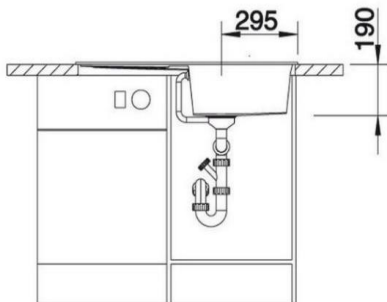

### Design tips:

- Width of base unit : 50 cm
- Bowl depth: 190 mm
- ⌘ = pre-milled holes for knocking through