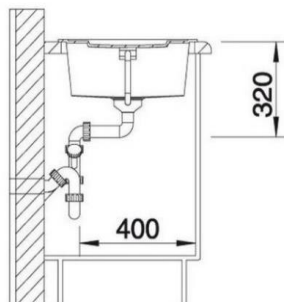

### Design tips:

- Width of base unit : 50 cm
- Bowl depth: 190 mm
- ⌘ = pre-milled holes for knocking through