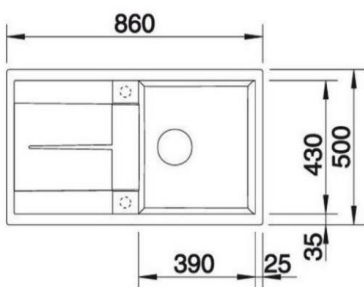

### Design tips:

- Width of base unit : 50 cm
- Bowl depth: 190 mm
- ⌘ = pre-milled holes for knocking through