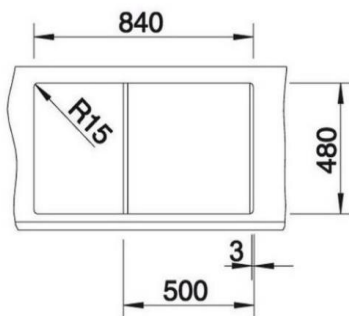

### Design tips:

- Width of base unit : 50 cm
- Bowl depth: 190 mm
- ⌘ = pre-milled holes for knocking through