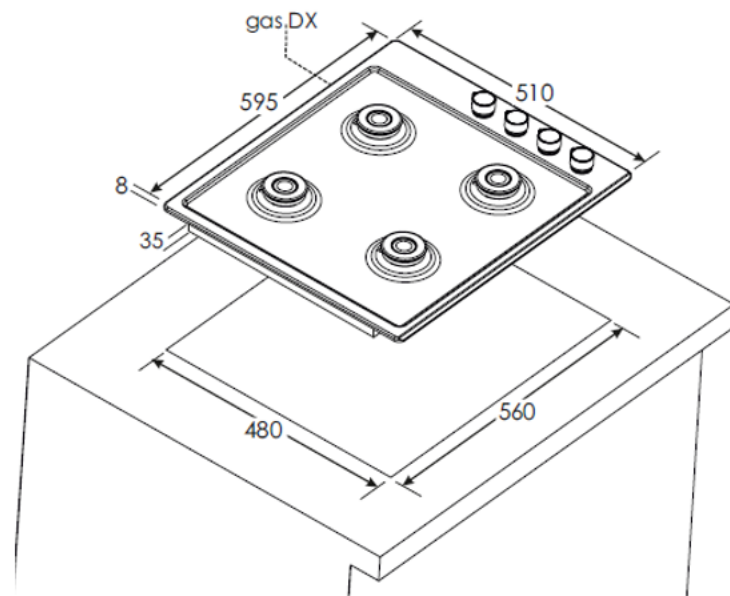

GAS HOB – 60CM

- 4 Burners
- 2 Enameled grids
- Auto Ignition
- Flame Failure Safety
- Total power: 7.2 kW
- Inox, Inox color Front knobs

| | |
|--------------------------------|----------------------|
| Model Description | CHG6LCX LPG |
| Brand | CANDY |
| Product Code | 33802648 |
| EAN | 8016361987449 |
| Family | LATERAL |
| Color of Plate | Inox |
| Type of Knobs | Inox |
| Color of Knobs | Black |
| Material | Stainless steel |
| Dimensions of the product (mm) | 510X595X8 |
| Built in dimension (mm) | 480 x 560 x 35 |
| Type of Grids | Cast Iron |
| Number of grids | 2 |
| Total Power (kW) | 7.2 |
| Gas Type | LPG (G30) |
| Conversion Kit | Natural Gas (G20) |
| Voltage | 220-240 |
| Number of Burners | 4 |
| Location of 1st Burner | Front Left |
| Type | RAPID |
| Size | Ø95 |
| Power (kW) | 2.7 |
| Location of 2nd Burner | Front Right |
| Type | AUX |
| Size | Ø50 |
| Power (kW) | 1.0 |
| Location of 3rd Burner | Back Right |
| Type | SEMI-RAPID |
| Size | Ø70 |
| Power (kW) | 1.75 |
| Location of 4th Burner | Back Left |
| Type | SEMI.RAPID |
| Size | Ø70 |
| Power (kW) | 1.75 |
| Net Weight (Kg) | 11 |
| Gross Weight (Kg) | 12 |
| User Manual | EN/AR |