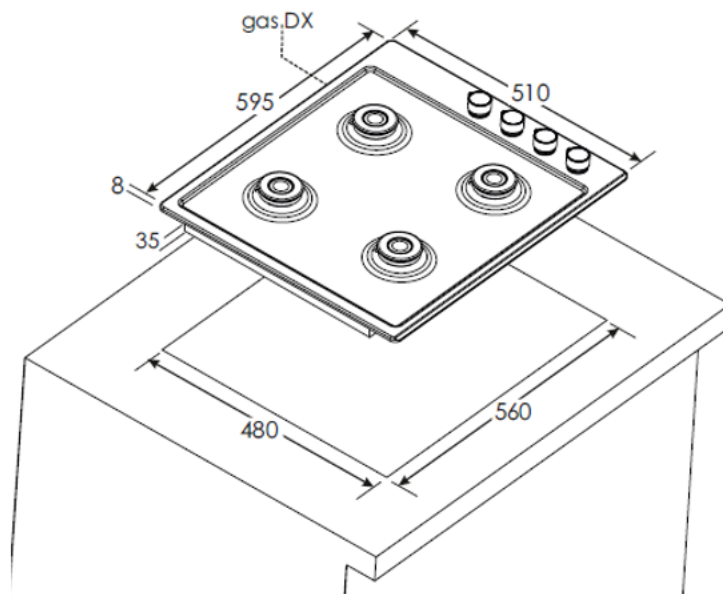

CANDY

CHW6LBX LPG

GAS

ENAMELED
GRIDS

GAS HOB – 60CM

- 4 Burners
- 2 Enameled grids
- Auto Ignition
- Flame Failure Safety
- Total power: 7.2 kW
- Inox, Inox color Front knobs

Model Description	CHW6LBX LPG
Product Code	33802647
Brand	CANDY
EAN	8016361987432
Family	LATERAL
Color of Plate	Inox
Type of Knobs	POP EVO
Color of Knobs	Black
Dimensions of the product (mm)	510X595X8
Built in dimension (mm)	480 x 560 x 35
Net weight	11.00 kg
Cross weight	12.00 kg
Type of Grids	WIRE
Number of grids	2
Total Power (kW)	7.2
Gas Type	LPG (G30)
Conversion Kit	Natural Gas (G20)
Voltage	220-240
Number of Burners	4
Location of 1st Burner	Front Left
Type	RAPID
Size	Ø95
Power (kW)	2.7
Location of 2nd Burner	Front Right
Type	AUX
Size	Ø50
Power (kW)	1.0
Location of 3rd Burner	Back Right
Type	SEMI-RAPID
Size	Ø70
Power (kW)	1.75
Location of 4th Burner	Back Left
Type	SEMI.RAPID
Size	Ø70
Power (kW)	1.75
Length power cable	1034mm
User Manual	Arabic & English