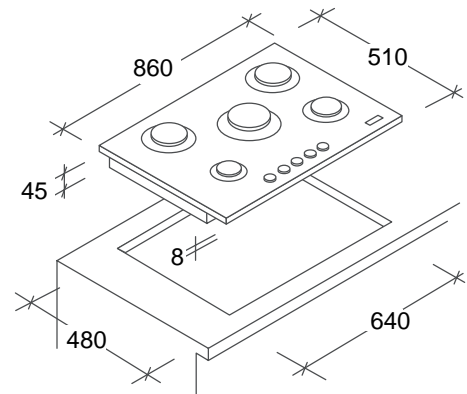

# CANDY

CVG 95 SWGN LPG

GAS

CAST IRON GRIDS

## GAS ON GLASS HOB – 90CM

- 5 Burners
- 5 Independent Cast iron grids
- 1 Double crown WOK burner
- Tempered glass
- Auto Ignition
- Flame Failure Safety
- Total power: 11.75 kW
- Black, Black color Front knobs

<b>Model Description</b>	<b>CVG95 SWGN LPG</b>
<b>Product Code</b>	<b>33801864</b>
<b>Brand</b>	CANDY
<b>EAN</b>	8016361956674
Size	90 cm
COLLECTION	TIMELESS
<b>Color</b>	Black Glass
Type of Knobs	Creatis
Color of Knobs	Black
Dimensions of the product (mm)	510 x 860 x 53
Dimensions of the niche (mm)	480 x 640 x 45
Security	Yes
Type of Grids	Cast Iron
Total Gas Power (kW)	11.75
Electric Connection	220-240V, 50Hz, 15W
Gas Type	LPG (G30)
<b>Number of Burners</b>	5
Location of 1st Burner	Front Left
Type	AX
Power	1 Kw
Location of 2nd Burner	Front Right
Type	SEMIRAPID
Power	1.75kW
Location of 3rd Burner	Back Right
Type	RAPID
Power	2,5 KW
Location of 4th Burner	Back Right
Type	RAPID
Power	2,5 KW
Location of 5th Burner	Center
Type	WOK - DOUBLE CROWN
Power	4 KW
User Manual	Arbaic/English
Certification	ESMA