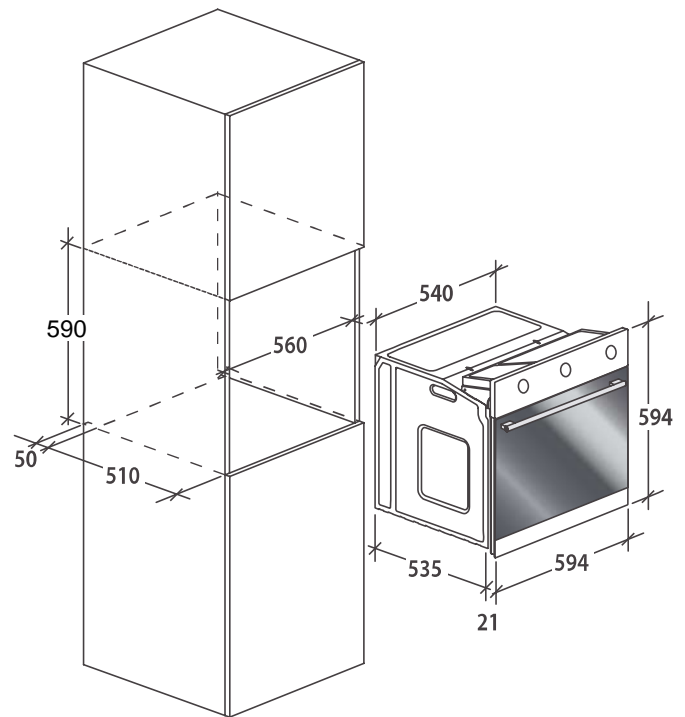

CANDY

FLG 203/1 X

TIMELESS

GAS OVEN / ELECTRIC GRILL – 60CM

- 60 Litres
- Energy class A+
- 5 functions
- Minute minder 60min,
- Knobs - 3
- External ventilation system
- 1 grid, 1 Tray, Turnspit
- Inox, 1200W

33701057 FLG203/1X

Product Info	Model	FLG203/1X
	Product code	33701057
	New EAN	8016361858039
	Colour	Inox
	Brand	Candy
Energy	Cavity volume (ltr)	60
	Energy Class	A+
	Gas Power (kW)	2.5
	Electric Power (W)	1200
	Frequency (Hz)	50/60
UI	User interface	3 Knobs Minute Minder 60'
Platform	Type (Static, Fan, Fan Assisted, Multifunction)	GAS - ELECTRIC GRILL
	External Ventilation Syst	Yes
	Cavity	embossed
	Internal Light	Lamp
(F)	No of functions	5
	List of functions	Lamp grill grill+turnspit Gas Gas + turnspit
CP Type	Control Panel	Inox
	Display	-
	Knobs	Inox color
Door Type	Inner Door	2 glass
	Outer Door	Transparent glass
	Aesthetic	Pop
	Handle Type	Inox Plan
Accessories	Lateral Wire Grids	-
	Telescopic Guides	-
	Turnspit	X
	Tray	1x30mm
	Grids	1
Dims	Product Dimensions (HxWxD)	594 x 594 x 556
	Niche Dimensions (HxWxD)	590 x 560 x 560
	Certifications	ESMA/G-MARK