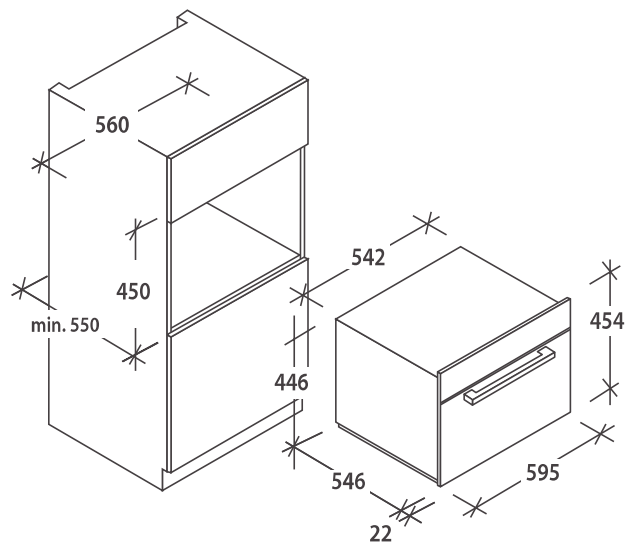

### MULTIFUNCTION WITH COMBINATION - MICROWAVE

- Volume 44 Litres
- 5 Power levels
- Electronic Touch Control commands with 2 knobs
- Digital clock and timer
- 13 Auto Menus
- Convection
- Stainless steel cavity
- Pull down door
- 11 Functions
- 2 Grill racks, Enamel tray
- Grill power: 1.75 kW
- Input power 3.35 Kw
- Inox

38900137 MIC440VTX-19

<b>Model</b>	<b>MIC440VTX-19</b>
<b>Code</b>	<b>38900137</b>
EAN	8016361955998
Brand	Candy
Type	MICRO + GRILL + OVEN
<b>Technical Datas</b>	
Oven Capacity (lt)	44 L
Microwave Output Power (W)	900W
Input Voltage/Hertz	230-240V, 50Hz
Input Amps/Watts(Max)	16A 3350W
Grill upper power (W)	1750W
Grill bottom power (W)	600W
Convection Levels	1750W
<b>Features</b>	
Power Levels	5(microwave)
Number of Functions	11
Functions	Micro - Hot air - Grill + Fan - Grill - Hot air + Bottom grill - Double Grill - Micro + Hot air - Micro + Grill with fan - Micro + grill - Hot air + bottom grill - double grill
Auto menus	13
Electronic / mechanical	Electronic
Digital Clock	yes
Digital Timer	yes
Defrost	yes
Glass/enamelled turntable	yes
Diameter (mm)	360
End Cooking Signal	yes
Child Safety Lock	yes
<b>Appearance</b>	
Interior Cavity	Stainless Steel
Control panel	Stainless steel
Height	100mm
Display	Green LED
Type	Touch+Dial
Door	Glass+stainless steel
Aesthetic	Pop Evo
Open Type	Pull Down
<b>Weights and dimensions</b>	
Net Weight (kg)	41
Gross Weight (kg)	41
Product dimensions (WxHxD mm)	595*454*568
Product cavity (WxHxD mm)	420*250*422
Cut out (WxHxD mm)	560*450*550
<b>Accessory</b>	
Grill Rack	2
Enamel tray	1
Certifications	ESMA/G-mark