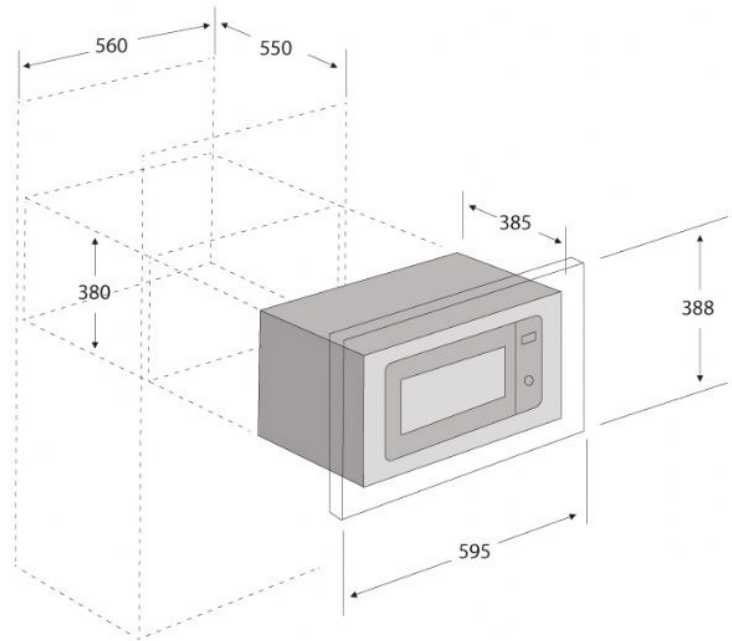

SILVERLINE BUILT-IN MICROWAVE OVEN, MS9013

Specifications

- ❖ Built-in Microwave Oven with Grill
- ❖ Stainless steel interior / frontal panel, frame
- ❖ Microwave cooking
- ❖ Grill cooking
- ❖ 2 combination cooking programs (Microwave & Grill)
- ❖ Digital Clock / 95 min. non-segment digital timer
- ❖ Multi-Cooking function
- ❖ Pre-set Cooking
- ❖ Auto reheat
- ❖ Quick start
- ❖ Cooking end signal
- ❖ Auto defrost function
- ❖ Metal rack
- ❖ Glass turntable
- ❖ Push-out door

Capacity	25 ltrs
Input Microwave Power	1450W
Grill Power	1000W
Microwave Power Levels	5
Auto Cooking Programs	8
Child Safety Lock	Yes
Oven + Frame Overall Dim : (cm)	W59.5 x D38.5 x H38.8
Frame Dim : (cm)	W59.5 x D20 x H38.8